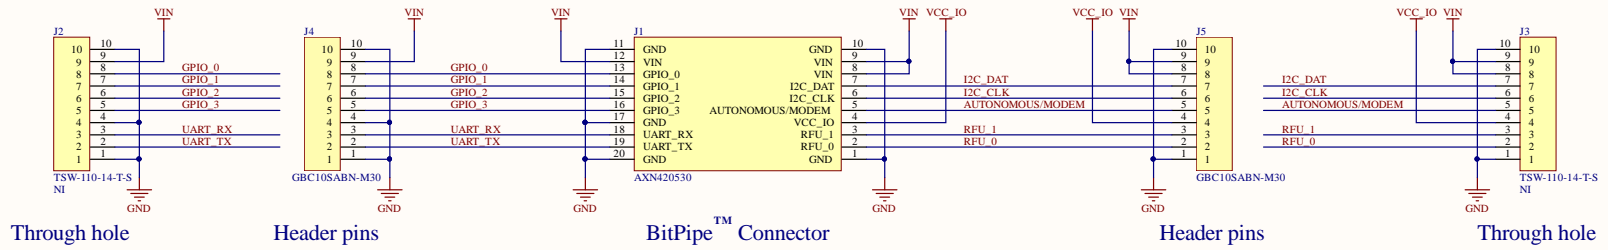

BitPipe™ Breakout Board

INDEX

- 1- TopSheet
- 2- Connectors

Title: BitPipe Breakout Board	
Project: ADPT-BP-BOB	Rev: 110-B
Client: Briowireless	
Date: 2016-11-24	Page: 1 of 2
Drawn by: Pascal Seguin	
Verified by: Sylvain Ainsley	
File: TopSheet.SchDoc	